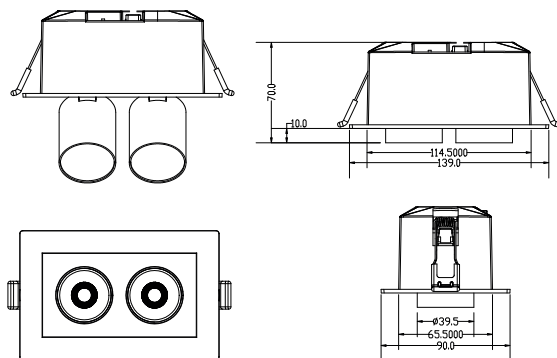

PRO	CRI ≥ 80	
IP20		38°
220-240V 50/60Hz		15,000h L70

Model:	Toring 2
Format:	Square
Location:	Interior
Wattage:	12W
Materials:	Aluminium
Led Color:	3000K / 4200K / 6500K
Product Dimension:	139*90*70mm / Cut: 120*70mm
IP Code:	20
Fixation:	Recessed
CRI :	80
Lumen Output:	1200
Frequency:	50/60 Hz
Beam Angle:	38°
CCT switch	

DIMENSION DRAW

INDOOR